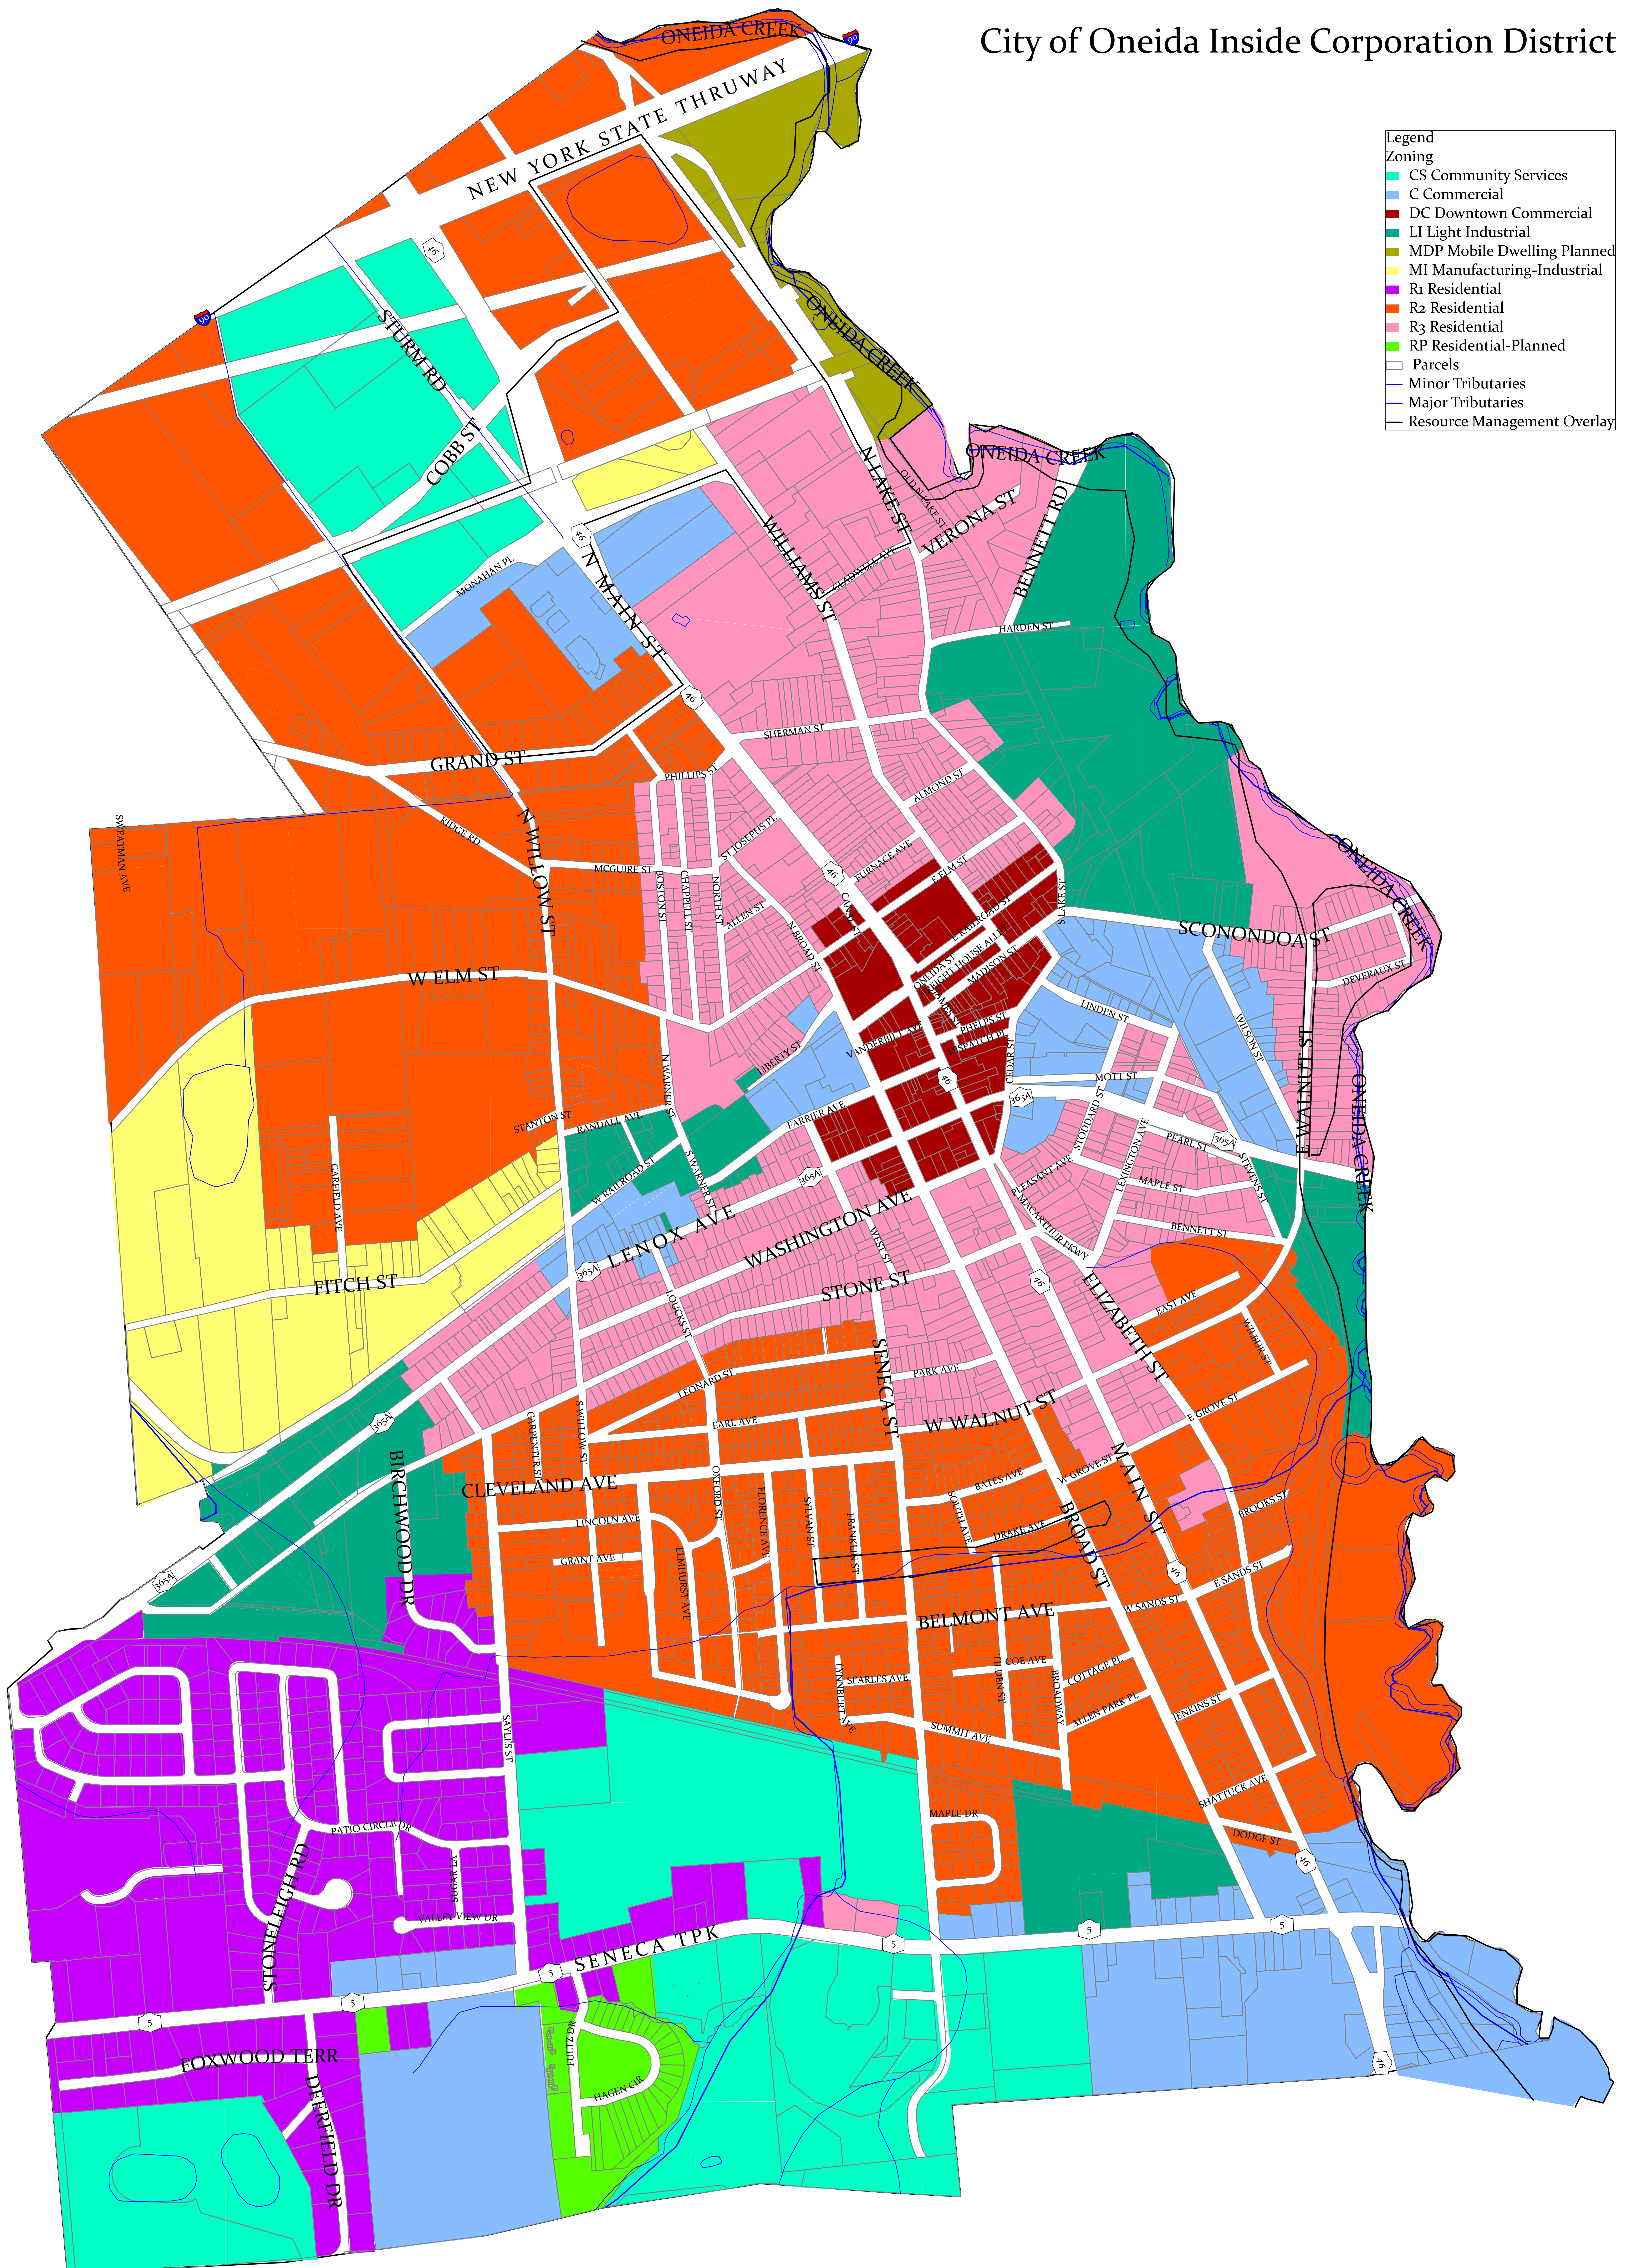

City of Oneida Inside Corporation District

- Legend**
- Zoning**
- CS Community Services
 - C Commercial
 - DC Downtown Commercial
 - LI Light Industrial
 - MDP Mobile Dwelling Planned
 - MI Manufacturing-Industrial
 - R1 Residential
 - R2 Residential
 - R3 Residential
 - RP Residential-Planned
- Other Features**
- Parcels
 - Minor Tributaries
 - Major Tributaries
 - Resource Management Overlay